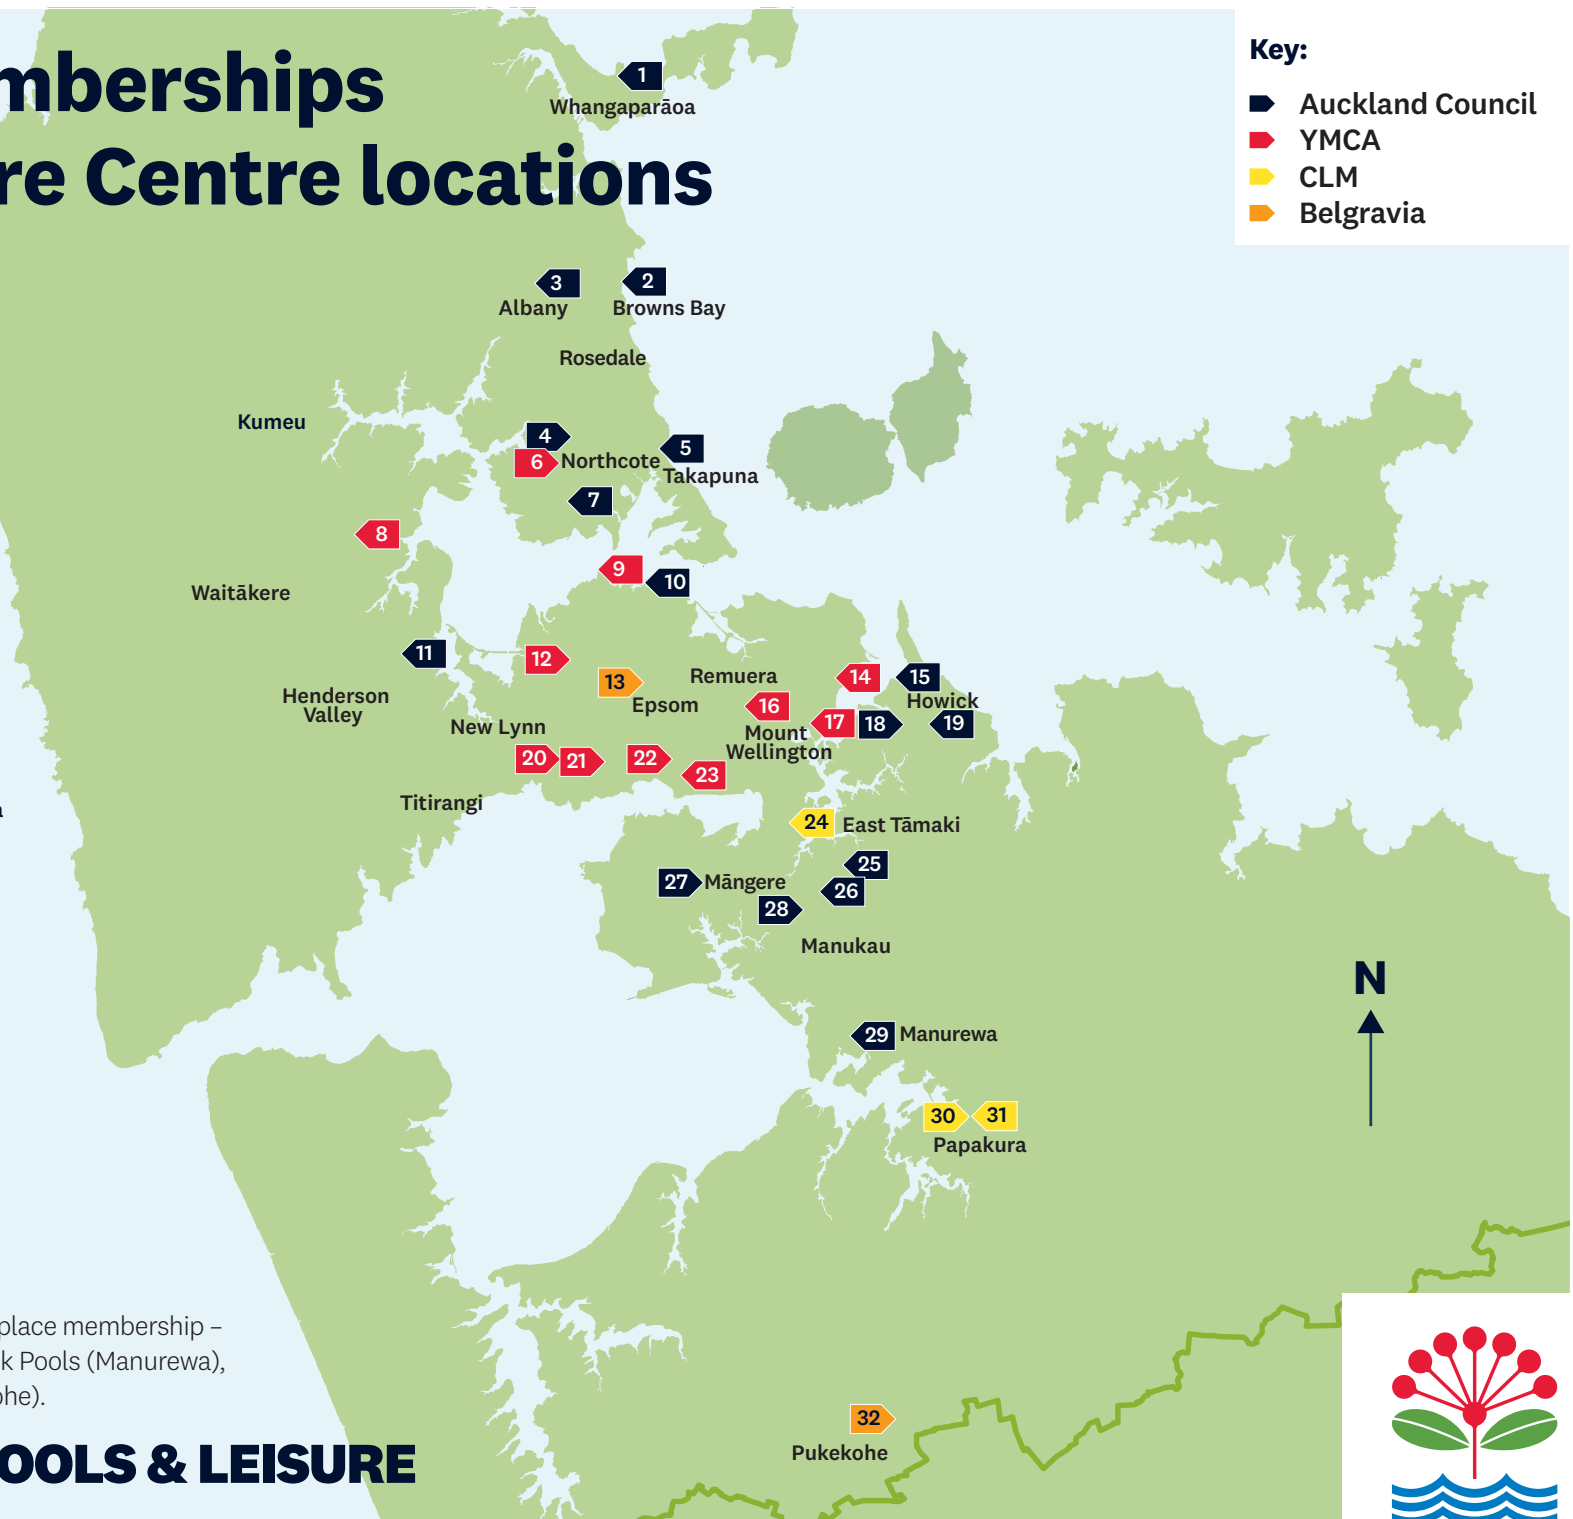

Workplace memberships Pool and Leisure Centre locations

Key:

-  Auckland Council
-  YMCA
-  CLM
-  Belgravia

-  1 Stanmore Bay Pool & Leisure Centre
-  2 East Coast Bays Leisure Centre
-  3 Albany Stadium Pool
-  4 Glenfield Pool & Leisure Centre
-  5 Takapuna Pool & Leisure Centre
-  6 North Shore Recreation Centre
-  7 Birkenhead Pool & Leisure Centre
-  8 Massey Leisure Centre & Library
-  9 YMCA Auckland City
-  10 Tepid Baths – Auckland City
-  11 West Wave – Henderson
-  12 Mt Albert Community & Leisure Centre
-  13 Mt Albert Aquatic Centre
-  14 Glenn Innes Pool & Leisure Centre
-  15 Marina Fitness – Half Moon Bay
-  16 Ellerslie Leisure Centre
-  17 Lagoon Pool & Leisure Centre – Panmure
-  18 Lloyd Elsmore Park Pool & Leisure Centre – Pakuranga
-  19 Howick Leisure Centre
-  20 Lynfield Youth & Leisure Centre
-  21 Cameron Pool & Leisure Centre – Mt Roskill
-  22 Onehunga War Memorial Pool & Leisure Centre
-  23 Sir William Jordan Leisure Centre – Onehunga
-  24 Ōtahuhu Leisure Centre
-  25 Ōtara Pool & Leisure Centre
-  26 Papatoetoe Centennial Pools
-  27 Moana-Nui-ā-Kiwa Pool & Leisure Centre – Māngere
-  28 Allan Brewster Leisure Centre – Papatoetoe
-  29 Manurewa Pool & Leisure Centre
-  30 Massey Park Pool – Papakura
-  31 Papakura Leisure Centre
-  32 Franklin Pool & Leisure Centre – Pukekohe

*Summer only pools are also included in your workplace membership – Pt Erin Pool (Herne Bay), Parnell Baths, Tōtara Park Pools (Manurewa), Whiteside Pool (Waiuku) and Jubilee Pool (Pukekohe).